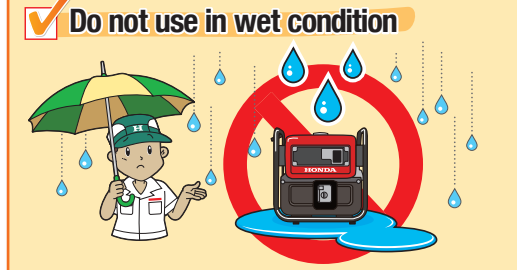

▶ How to stop 7 → 4 → 2

Safety! be careful!