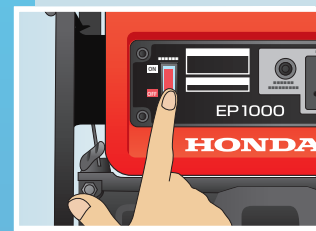

## ▶ How to start

1 Check the Engine oil

2 Fuel cock ON

3 Choke ON/OFF

4 Switch ON

5 Start

6 (Choke off)

7 Plug-in