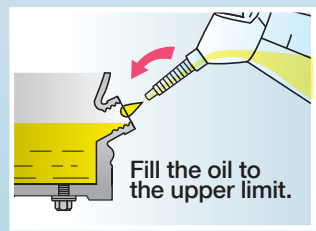

## ▶ How to start

1 Check the Engine oil

2 Fuel cock ON

3 Choke ON/OFF

4 Switch ON

5 Start

6 (Choke off)

7 Plug-in